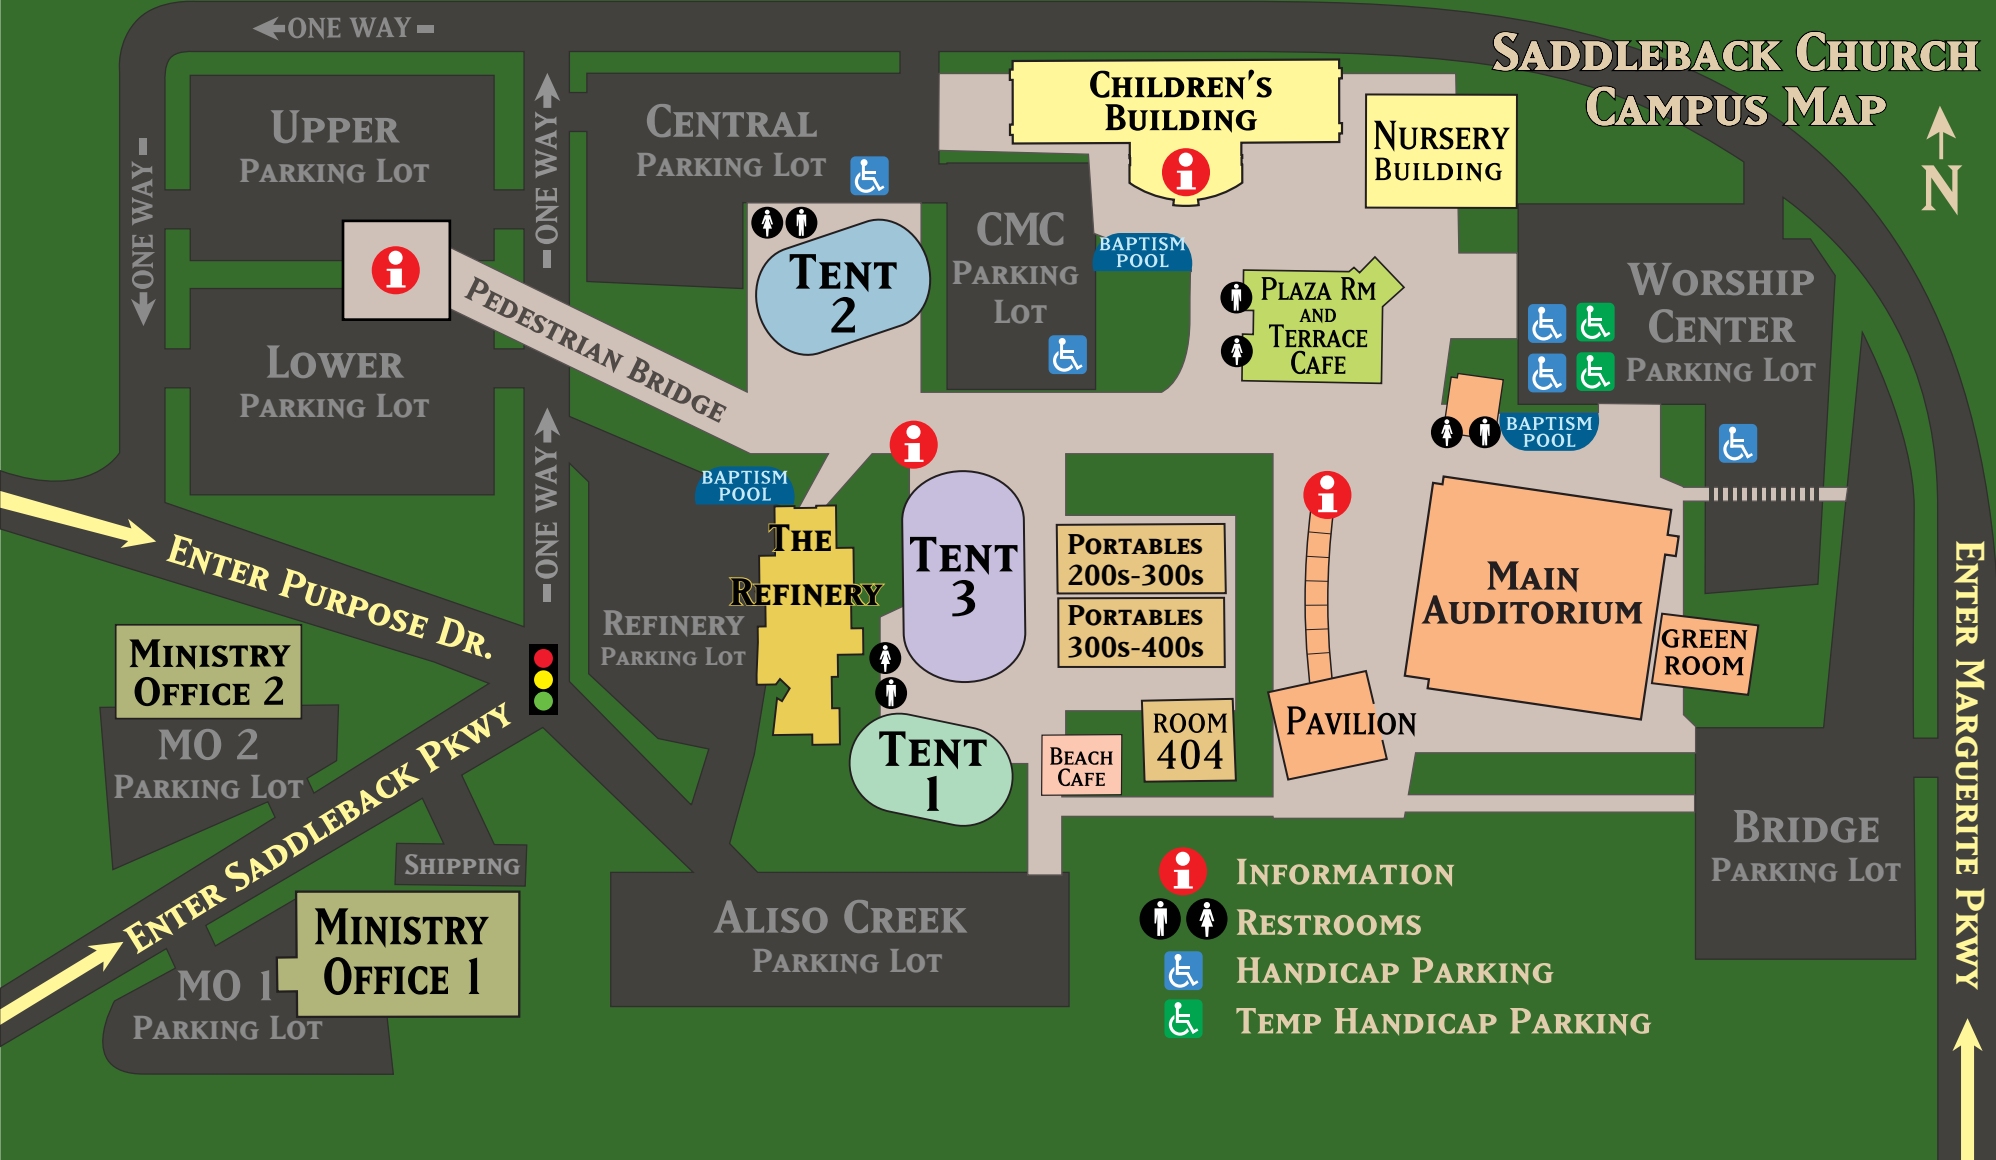

# SADDLEBACK CHURCH CAMPUS MAP

UPPER  
PARKING LOT

LOWER  
PARKING LOT

CENTRAL  
PARKING LOT

CMC  
PARKING  
LOT

NURSERY  
BUILDING

WORSHIP  
CENTER  
PARKING LOT

REFINERY  
PARKING LOT

BRIDGE  
PARKING LOT

TENT  
2

TENT  
3

TENT  
1

CHILDREN'S  
BUILDING

PLAZA RM  
AND  
TERRACE  
CAFE

THE  
REFINERY

ROOM  
404

PAVILION

BEACH  
CAFE

ENTER PURPOSE DR.

ENTER SADDLEBACK PKWY

ENTER MARGUERITE PKWY

← ONE WAY →

← ONE WAY →

← ONE WAY →

← ONE WAY →

PEDESTRIAN BRIDGE

BAPTISM POOL

BAPTISM POOL

BAPTISM POOL